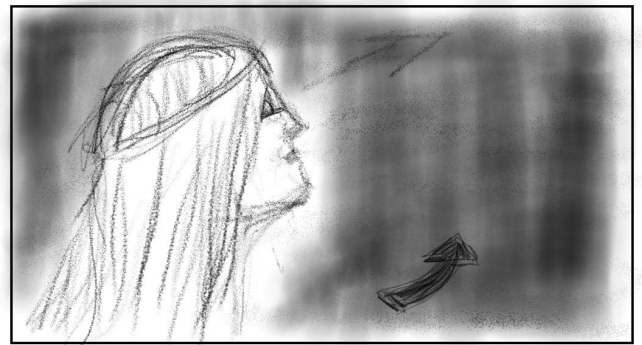

1.01 Moving blurred lights
Camera moves out, focus increases

2.01 Lights move in a cage
Camera moves slowly out out

2.02 Ara carries the cage
Camera moves out

2.03 Ara walks through the canyon

2.04 Ara from above in the canyon
Ara stops after some steps

2.05 Ara looks at stairs
Camera slightly rotates to half profile

2.06 View of the stairs
Wisps of mist dance around top of ledge

2.07 Ara walks to the ledge

2.08 Ara approaches ledge
View from below slowly rising