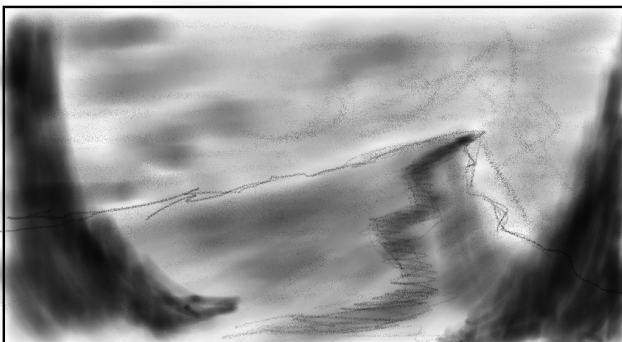

1.01 Moving blurred lights
Camera moves out, focus increases

2.01 Lights move in a cage
Camera moves slowly out out

2.02 Ara carries the cage
Camera moves out

2.03 Ara walks through the canyon

2.04 Ara from above in the canyon
Ara stops after some steps

2.05 Ara looks at stairs
Camera slightly rotates to half profile

2.06 View of the stairs
Wisps of mist dance around top of ledge

2.07 Ara walks to the ledge

2.08 Ara approaches ledge
View from below slowly rising

2.09 Ara has reached the abyss
End of camera move

3.01 Ara stands at abyss
Rotation around Ara with long lens

3.02 Ara closes her eyes.
Camera slowly pulls back

3.03 Ara start to sing
Camera continues to pull back

3.04 Ara sings from above
Camera move finished