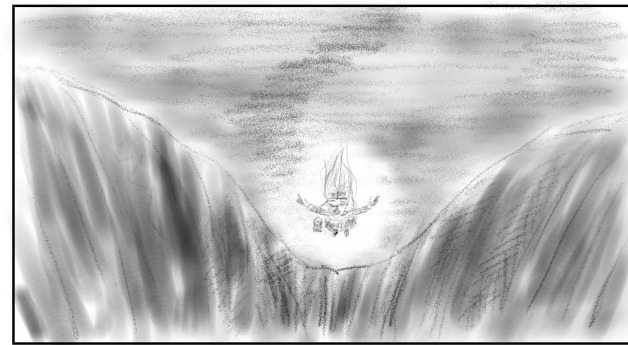

1.01 Moving blurred lights
Camera moves out, focus increases

2.01 Lights move in a cage
Camera moves slowly out out

2.02 Ara carries the cage
Camera moves out

2.03 Ara walks through the canyon

2.04 Ara from above in the canyon
Ara stops after some steps

2.05 Ara looks at stairs
Camera slightly rotates to half profile

2.06 View of the stairs
Wisps of mist dance around top of ledge

2.07 Ara walks to the ledge

2.08 Ara approaches ledge
View from below slowly rising

2.09 Ara has reached the abyss
End of camera move

3.01 Ara stands at abyss
Rotation around Ara with long lens

3.02 Ara closes her eyes.
Camera slowly pulls back

3.03 Ara start to sing
Camera continues to pull back

3.04 Ara sings from above
Camera move finished