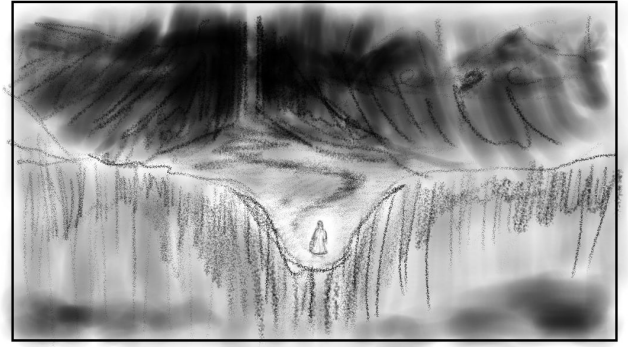

1.01 Moving blurred lights
Camera moves out, focus increases

2.01 Lights move in a cage
Camera moves slowly out out

2.02 Ara carries the cage
Camera moves out

2.03 Ara walks through the canyon

2.04 Ara from above in the canyon
Ara stops after some steps

2.05 Ara looks at stairs
Camera slightly rotates to half profile

2.06 View of the stairs
Wisps of mist dance around top of ledge

2.07 Ara walks to the ledge

2.08 Ara approaches ledge
View from below slowly rising

2.09 Ara has reached the abyss
End of camera move

3.01 Ara stands at abyss
Rotation around Ara with long lens

3.02 Ara closes her eyes.
Camera slowly pulls back

3.03 Ara start to sing
Camera continues to pull back

3.04 Ara sings from above
Camera move finished