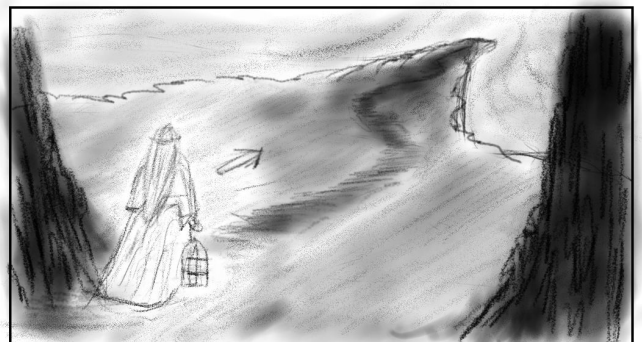

1.01 Moving blurred lights
Camera moves out, focus increases

2.01 Lights move in a cage
Camera moves slowly out out

2.02 Ara carries the cage
Camera moves out

2.03 Ara walks through the canyon

2.04 Ara from above in the canyon
Ara stops after some steps

2.05 Ara looks at stairs
Camera slightly rotates to half profile

2.06 View of the stairs
Wisps of mist dance around top of ledge

2.07 Ara walks to the ledge

2.08 Ara approaches ledge
View from below slowly rising

2.09 Ara has reached the abyss
End of camera move

3.01 Ara stands at abyss
Rotation around Ara with long lens

3.02 Ara closes her eyes.
Camera slowly pulls back

3.03 Ara start to sing
Camera continues to pull back

3.04 Ara sings from above
Camera move finished