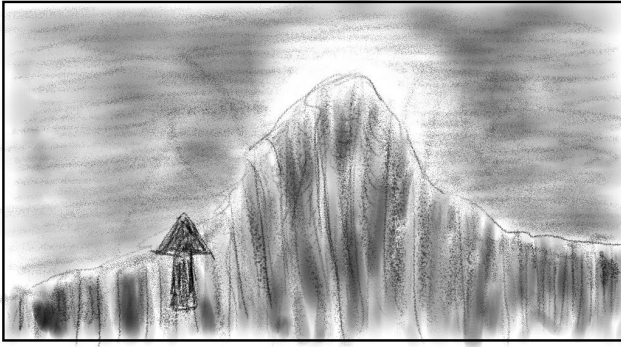

1.01 Moving blurred lights
Camera moves out, focus increases

2.01 Lights move in a cage
Camera moves slowly out out

2.02 Ara carries the cage
Camera moves out

2.03 Ara walks through the canyon

2.04 Ara from above in the canyon
Ara stops after some steps

2.05 Ara looks at stairs
Camera slightly rotates to half profile

2.06 View of the stairs
Wisps of mist dance around top of ledge

2.07 Ara walks to the ledge

2.08 Ara approaches ledge
View from below slowly rising

2.09 Ara has reached the abyss
End of camera move

3.01 Ara stands at abyss
Rotation around Ara with long lens

3.02 Ara closes her eyes.
Camera slowly pulls back

3.03 Ara start to sing
Camera continues to pull back

3.04 Ara sings from above
Camera move finished