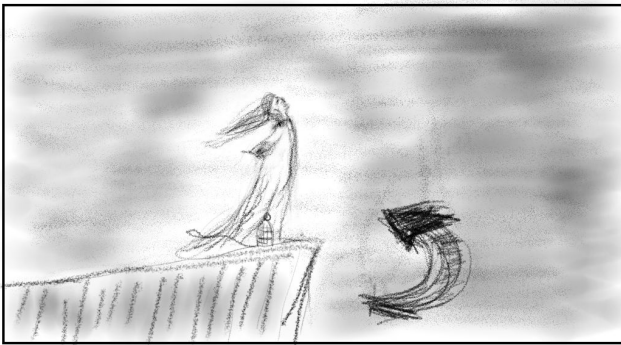

1.01 Moving blurred lights
Camera moves out, focus increases

2.01 Lights move in a cage
Camera moves slowly out out

2.02 Ara carries the cage
Camera moves out

2.03 Ara walks through the canyon

2.04 Ara from above in the canyon
Ara stops after some steps

2.05 Ara looks at stairs
Camera slightly rotates to half profile

2.06 View of the stairs
Wisps of mist dance around top of ledge

2.07 Ara walks to the ledge

2.08 Ara approaches ledge
View from below slowly rising

2.09 Ara has reached the abyss
End of camera move

3.01 Ara stands at abyss
Rotation around Ara with long lens

3.02 Ara closes her eyes.
Camera slowly pulls back

3.03 Ara start to sing
Camera continues to pull back