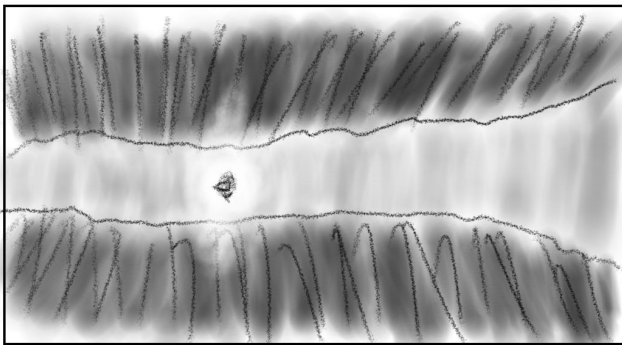

1.01 Moving blurred lights
Camera moves out, focus increases

2.01 Lights move in a cage
Camera moves slowly out out

2.02 Ara carries the cage
Camera moves out

2.03 Ara walks through the canyon

2.04 Ara from above in the canyon
Ara stops after some steps

2.05 Ara looks at stairs
Camera slightly rotates to half profile

2.06 View of the stairs
Wisps of mist dance around top of ledge

2.07 Ara walks to the ledge

2.08 Ara approaches ledge
View from below slowly rising

2.09 Ara has reached the abyss
End of camera move

3.01 Ara stands at abyss
Rotation around Ara with long lens

3.02 Ara closes her eyes.
Camera slowly pulls back

3.03 Ara start to sing
Camera continues to pull back

3.04 Ara sings from above
Camera move finished