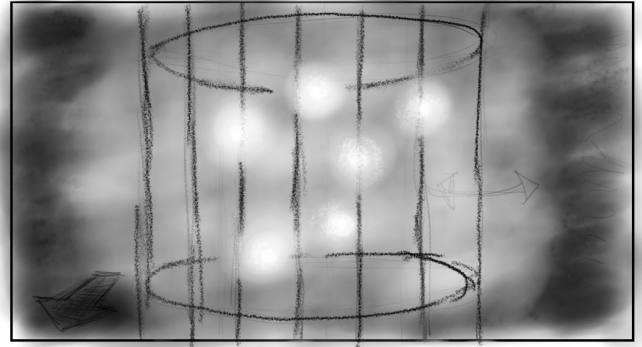

1.01 Moving blurred lights
Camera moves out, focus increases

2.01 Lights move in a cage
Camera moves slowly out out

2.02 Ara carries the cage
Camera moves out

2.03 Ara walks through the canyon

2.04 Ara from above in the canyon
Ara stops after some steps

2.05 Ara looks at stairs
Camera slightly rotates to half profile

2.06 View of the stairs
Wisps of mist dance around top of ledge

2.07 Ara walks to the ledge

2.08 Ara approaches ledge
View from below slowly rising

2.09 Ara has reached the abyss
End of camera move

3.01 Ara stands at abyss
Rotation around Ara with long lens

3.02 Ara closes her eyes.
Camera slowly pulls back

3.03 Ara start to sing
Camera continues to pull back

3.04 Ara sings from above
Camera move finished